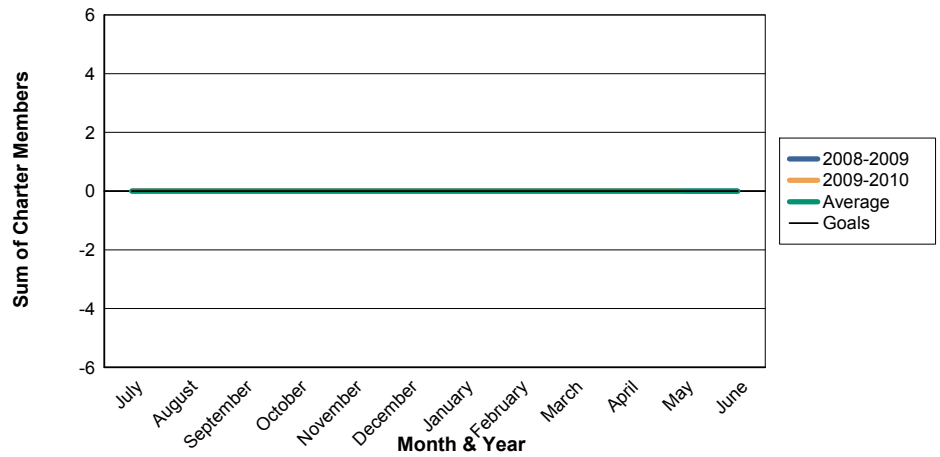

Sum of Charter Members/ Month & Year

For District 332 B