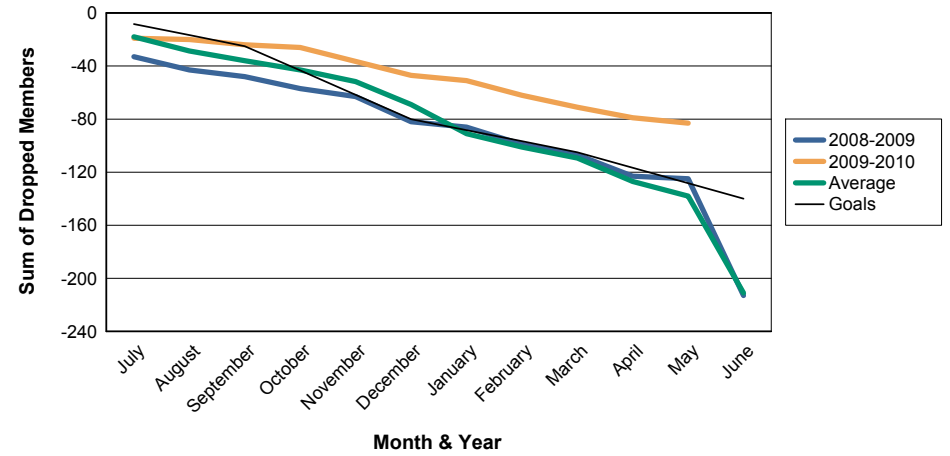

Sum of Dropped Members/ Month & Year

For District 332 B