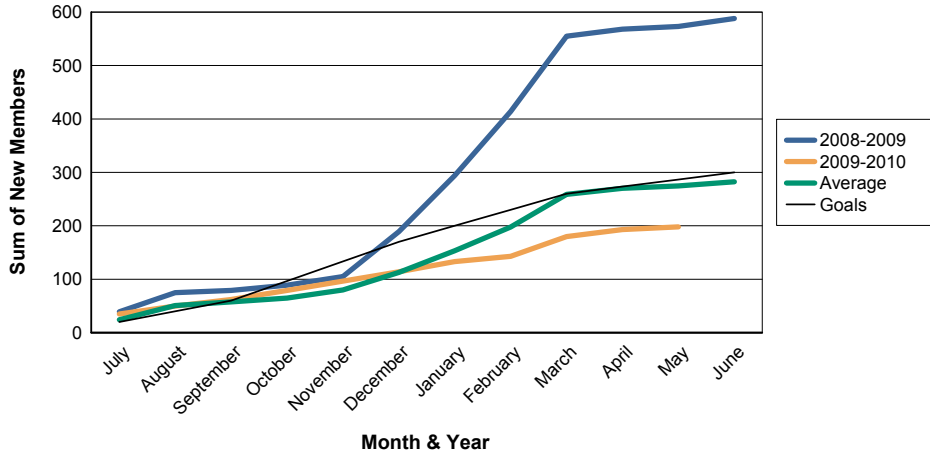

For District 332 B

Sum of Charter Members/ Month & Year

For District 332 B

3 Year Comparisons for GMT Constitutional Area 5

By GMT District

As of May 2010

Sum of New Members/ Month & Year

For District 332 B