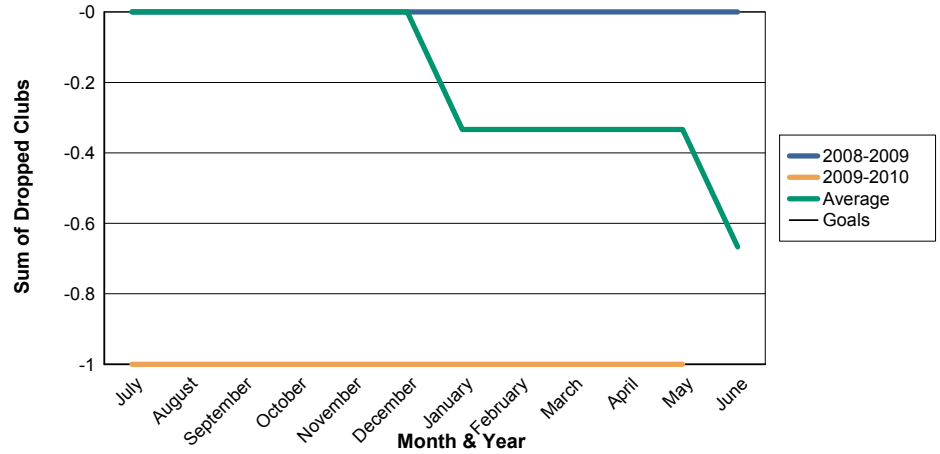

3 Year Comparisons for GMT Constitutional Area 5

By GMT District

As of May 2010

Sum of New Clubs/ Month & Year

For District 332 B

Sum of Dropped Clubs/ Month & Year

For District 332 B

Sum of Net Clubs/ Month & Year