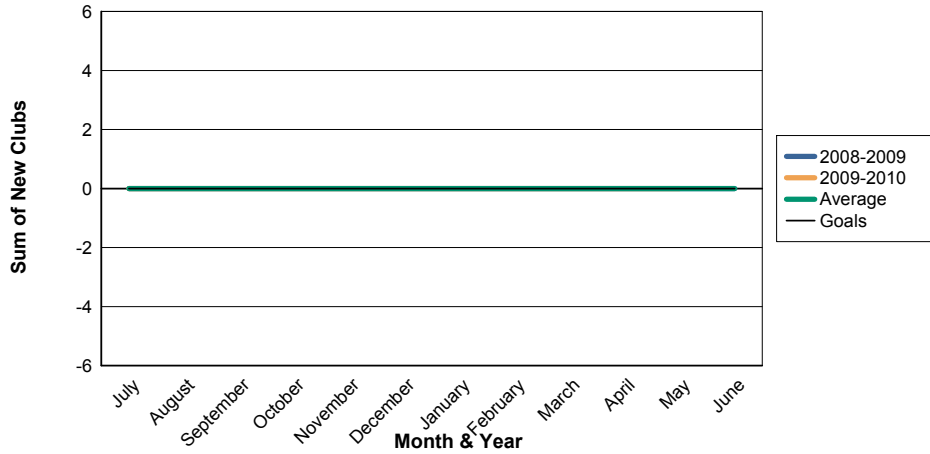

3 Year Comparisons for GMT Constitutional Area 5

By GMT District

As of May 2010

Sum of New Clubs/ Month & Year

For District 332 B

Sum of Dropped Clubs/ Month & Year

For District 332 B

Sum of Net Clubs/ Month & Year