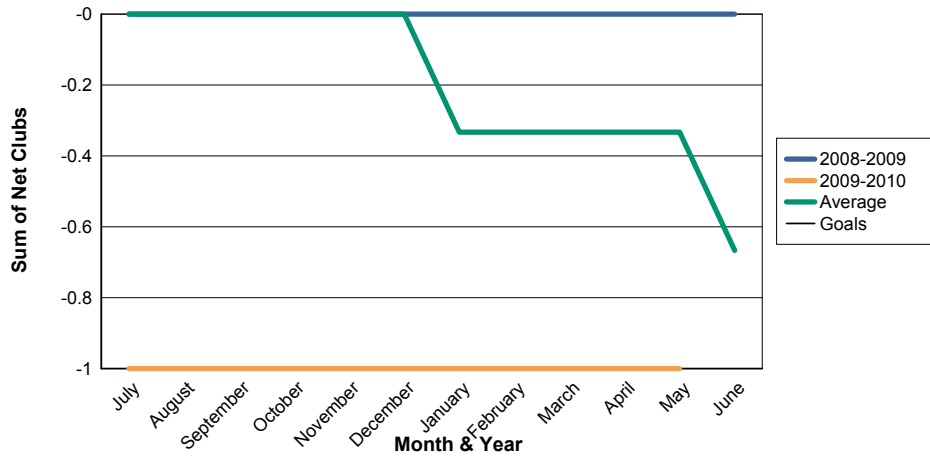

Sum of Net Clubs/ Month & Year

For District 332 B